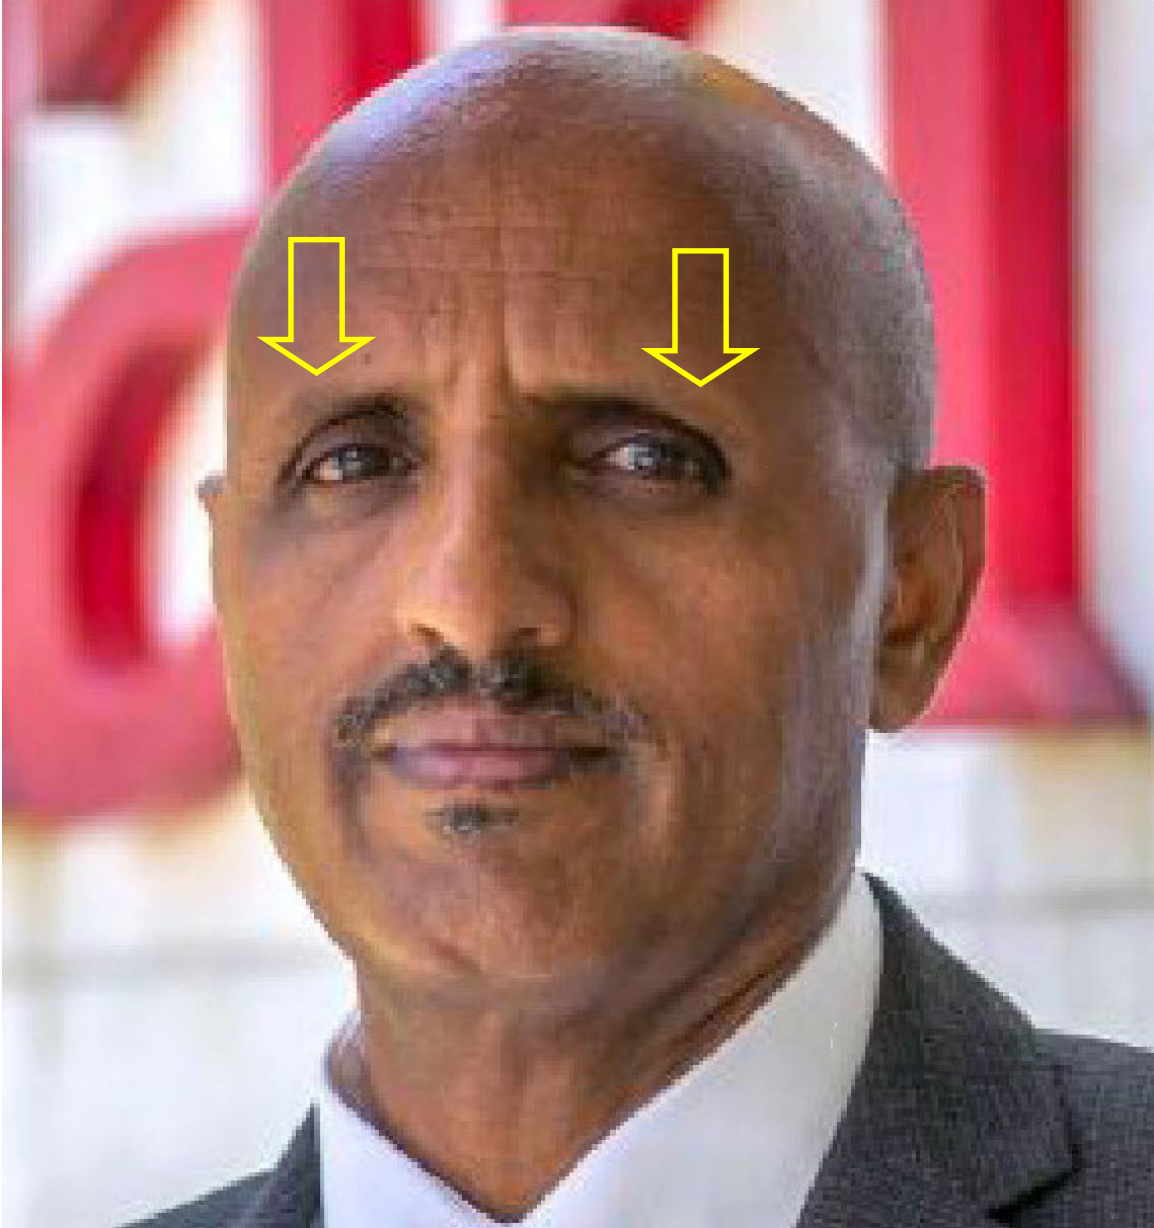

**Commando
Operations**

Optical Fingerprints

Part - 2

**March 24: 2020
Investigator Haile Menegesha Okbe
Toronto, Canada**

EXHIBIT-10

Do They Match?

Tewolde Gebremariam (Left)

He is currently Chief Executive Officer of the Ethiopian Airlines Group.

**EXHIBIT-11A OPTICAL FINGERPRINT
TEWOLDE**

**SHARP SCAR ON THE
LOWER, LEFT SIDE OF THE CHIN.**

**EXHIBIT-11B OPTICAL FINGERPRINT
AYNALEM**

**SHARP SCAR ON THE
LOWER, LEFT SIDE OF THE CHIN.**

**EXHIBIT-12A OPTICAL FINGERPRINT
TEWOLDE**

**THREE SKIN PATCHES AT THE CENTRE
OF THE FRONTAL OF THE HEAD.**

**EXHIBIT-12B OPTICAL FINGERPRINT
AYNALEM**

**THREE SKIN PATCHES AT THE CENTRE
OF THE FRONTAL OF THE HEAD.**

**EXHIBIT-13A OPTICAL FINGERPRINT
TEWOLDE**

**LEFT SIDE EYE: RAISED EYEBROW HAIRS.
RIGHT SIDE EYE: ROUND CURVED EYEBROW.**

**EXHIBIT-13B OPTICAL FINGERPRINT
AYNALEM**

LEFT SIDE EYE: RAISED EYEBROW HAIRS.
RIGHT SIDE EYE: ROUND CURVED EYEBROW.

**EXHIBIT-14A OPTICAL FINGERPRINTS
TEWOLDE**