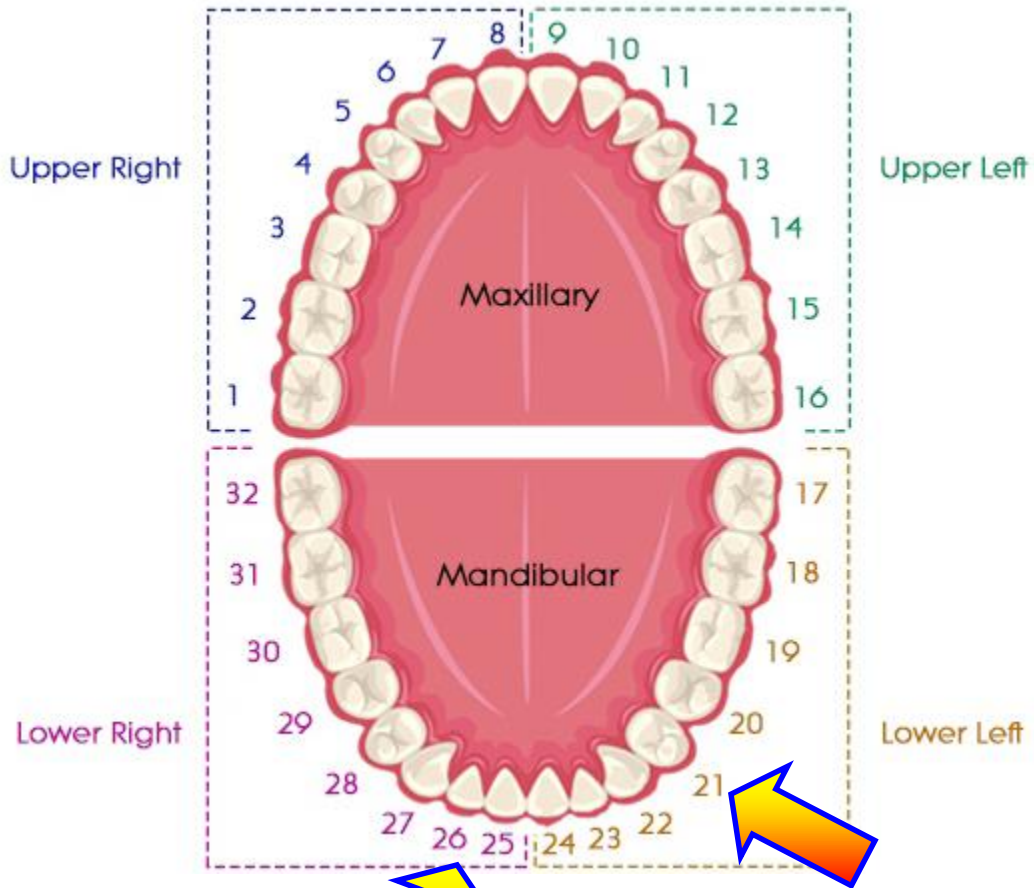

**LEFT SIDE EYE: RAISED EYEBROW HAIRS.
RIGHT SIDE EYE: ROUND CURVED EYEBROW.**

**EXHIBIT-13B OPTICAL FINGERPRINT
AYNALEM**

LEFT SIDE EYE: RAISED EYEBROW HAIRS.
RIGHT SIDE EYE: ROUND CURVED EYEBROW.

**EXHIBIT-14A OPTICAL FINGERPRINTS
TEWOLDE**

**MANDIBULAR TOOTH #26 IS OVERLAPPED
OVER TOOTH #25.**

See: Tooth #26 & #25 in EXHIBIT-15 (Page 11).

**EXHIBIT-14B OPTICAL FINGERPRINTS
AYNALEM**

**MANDIBULAR TOOTH #26 IS OVERLAPPED
OVER TOOTH #25.**

See: Tooth #26 & #25 in EXHIBIT-15 (Page 11).

Diagram of Tooth Numbers

EXHIBIT-15

**EXHIBIT-16A OPTICAL FINGERPRINT
AYNALEM**

**MANDIBULAR TOOTH #21 WAS MISSING,
WHEN THIS PHOTO WAS TAKEN.**

See: Tooth #21 in EXHIBIT-15 (Page 11).

**EXHIBIT-16B OPTICAL FINGERPRINT
TEWOLDE**

**MANDIBULAR TOOTH #21 IS REPLACED WITH
GOLDEN DENTURE.**

EXHIBIT-17

Investigation Result

The photo of Tewolde Gebrmariam on the left and the portrait of Aynalem on the right matched perfectly as demonstrated in the above through the comparisons of the optical fingerprints.